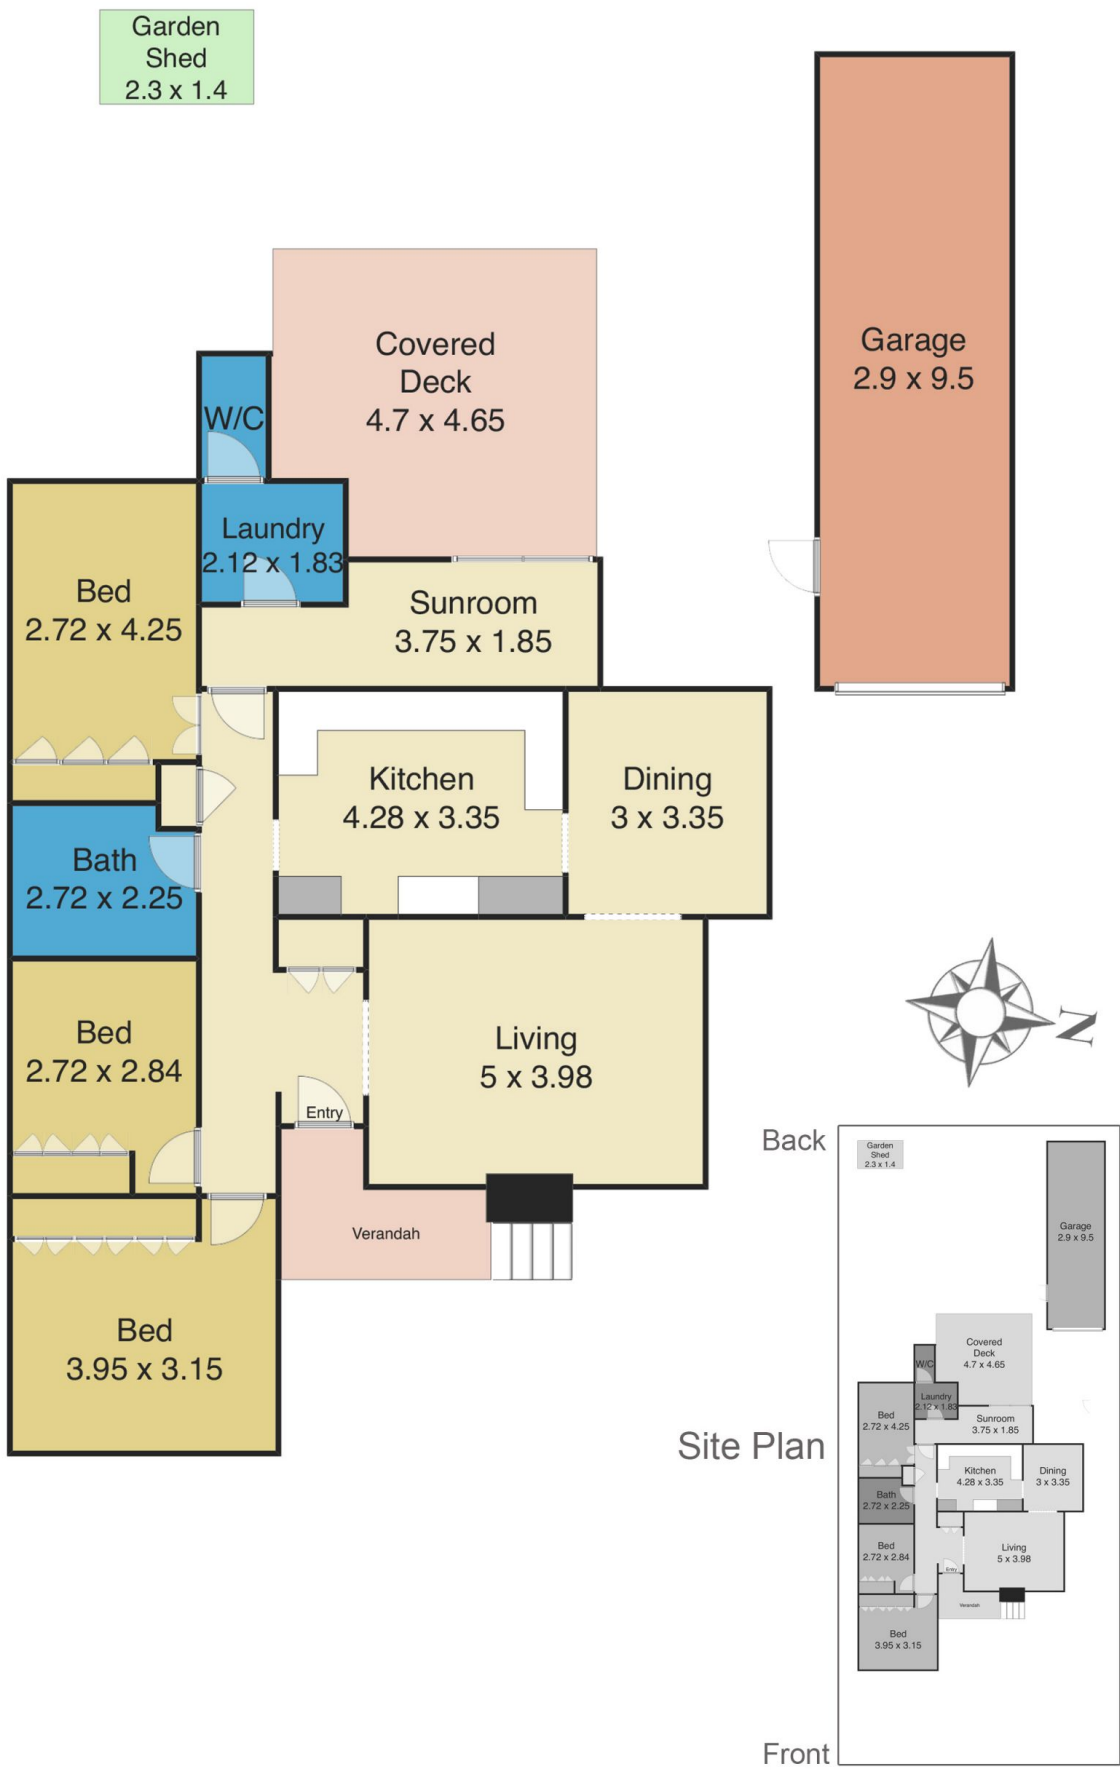

Chris Rousos
02 4023 8440

Lyndsay Peattie
02 4023 8440

21 Wallace Street, Kotara