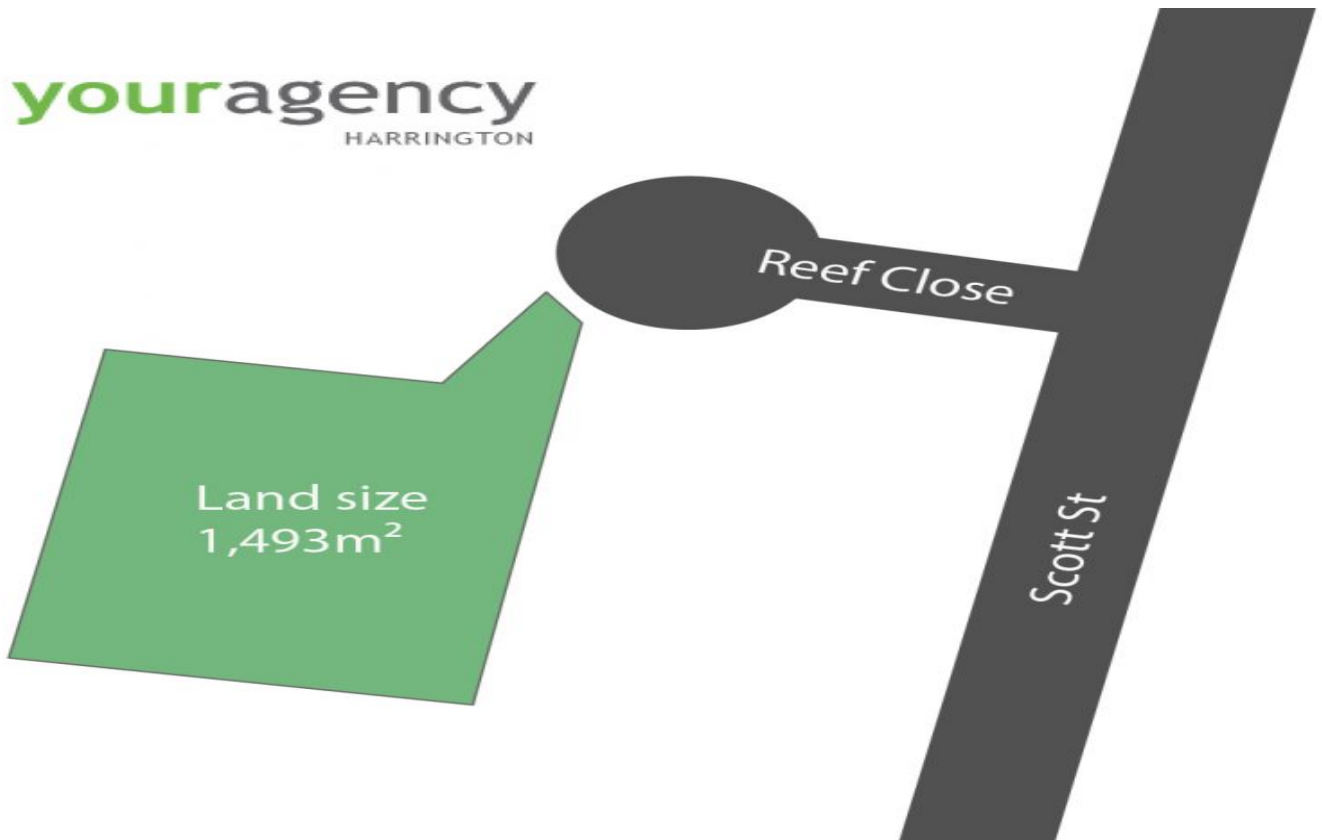

Your Agency

youragency
HARRINGTON

4 Reef Close Harrington NSW

They just don't exist anymore, Until now MASSIVE LARGE BLOCK'S. Don't wait as this size block's are not around when your looking for land in Harrington.

1. Large residential block in the heart of Harrington
   - Optional development block (STCA)
   - Quiet area and walking distance to shops restaurants and the water
   - Land size 1,493m²
2. (Lifestyle photos have been used)

Land Size : 1493 sqm

View : <https://www.youragency.net.au/sale/nsw/mid-north-coast/harrington/residential/land/5913108>