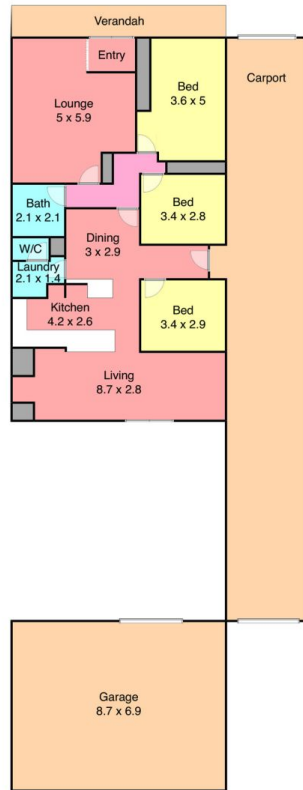

Your Agency

50 Lakeside Drive Swansea NSW

3  1  3 

Magnificent views over stunning Lake Macquarie showcase this three bedroom brick home in a gorgeous lakeside location.

Comprising of two living areas, an updated kitchen and three generous bedrooms- this home is well-designed so you can appreciate the water views from many vantage points.

The drive-through carport allows vehicle access to the back yard and large shed. room for the boat too!

This property is full of potential and with options to rebuild a new home for your retirement, or a fantastic buy if you are just starting off in the property market.

Price : \$ 485,000

Land Size : 576 sqm

View : <https://www.youragency.net.au/sale/nsw/lake-macquarie-east/swansea/residential/house/5913060>

Measurements are approximate
and are to be used only as a guide